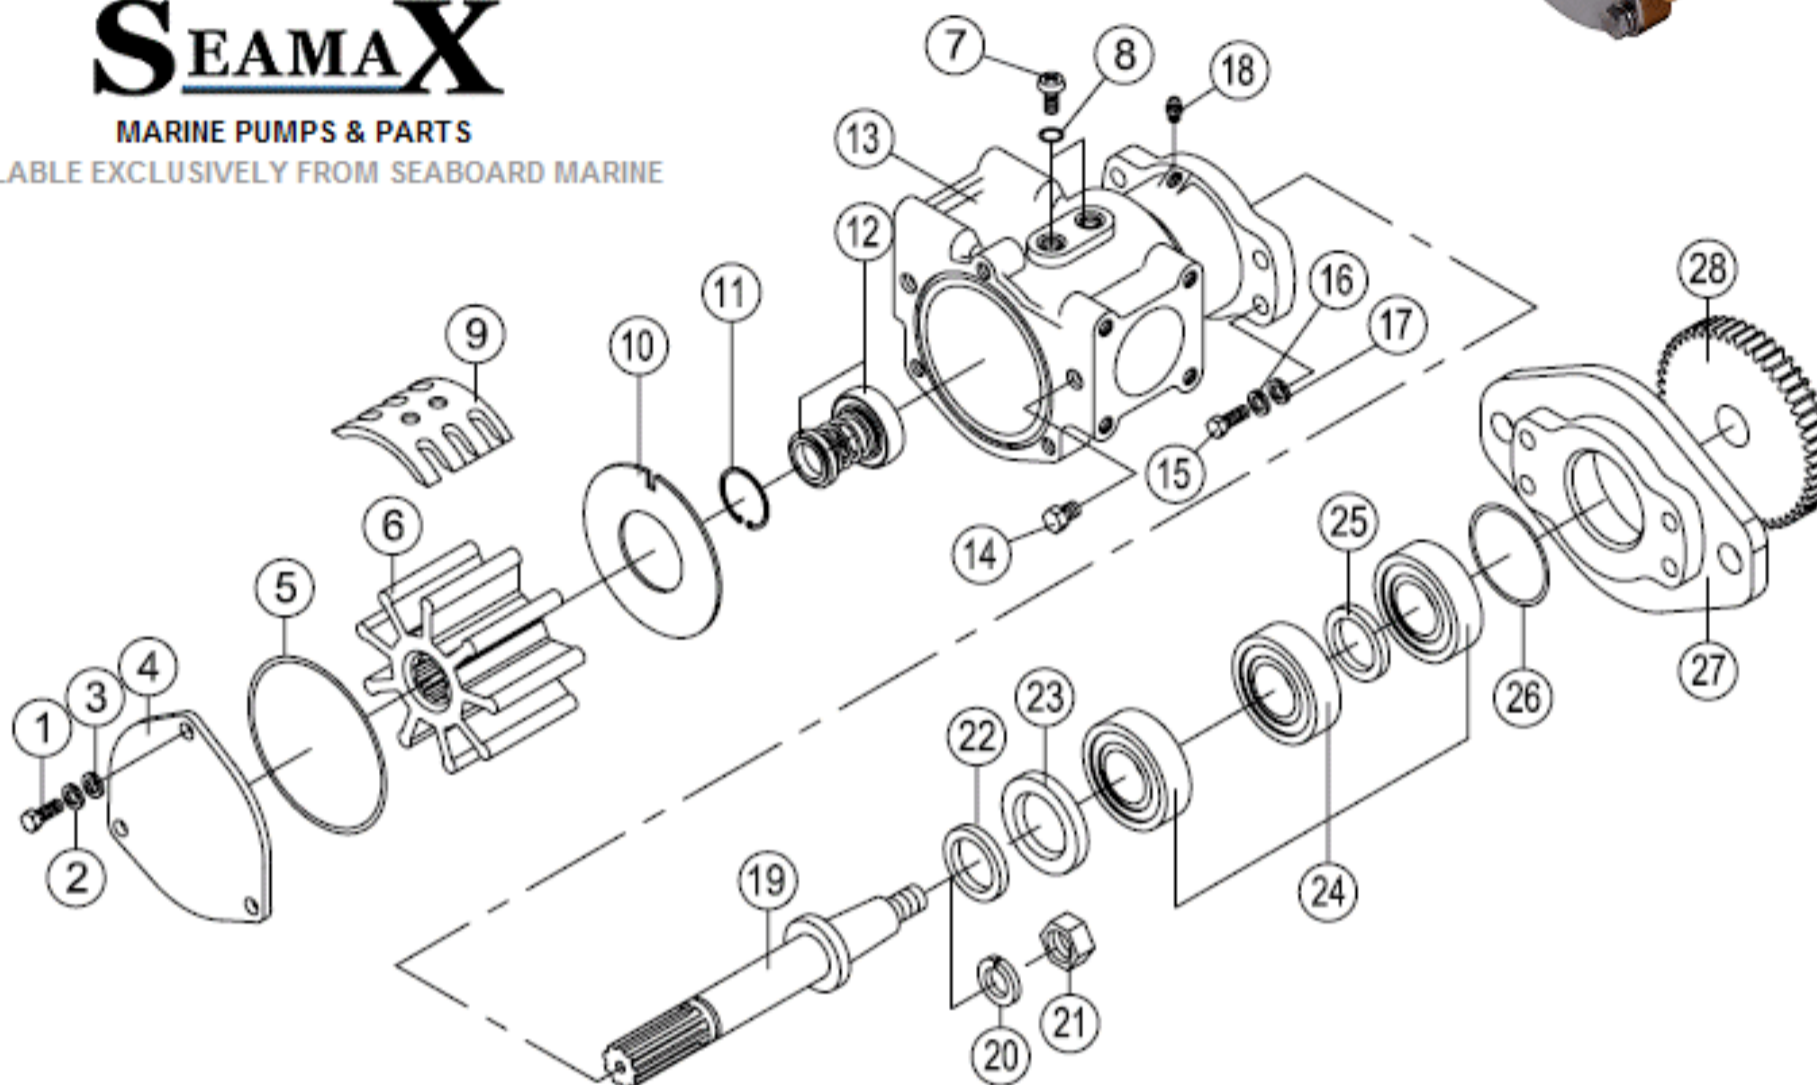

SEABOARD MARINE

CUSTOM MARINE DIESEL REPOWER SPECIALISTS

Seamax Marine Pumps Model 1730 Pump - Service & Spare Parts List

SEAMAX

MARINE PUMPS & PARTS

AVAILABLE EXCLUSIVELY FROM SEABOARD MARINE

| Number | Part Number | Part Name | Quantity |
|--------|-------------|--------------------|----------|
| 1 | 1730-010 | Front Cover Screws | 3 |
| 2 | 1730-020 | Spring Washer | 3 |
| 3 | 1730-030 | Washer | 3 |
| 4 | 1730-040 | Front Cover | 1 |
| 5 | 1730-050 | O-Ring | 1 |
| 6 | 1730-060 | Impeller | 1 |
| 7 | 1730-070 | Cam Screw | 2 |
| 8 | 1730-080 | O-Ring | 2 |
| 9 | 1730-090 | Cam | 1 |
| 10 | 1730-100 | Wearplate | 1 |
| 11 | 1730-110 | Snap Ring | 1 |
| 12 | 1730-120 | Mechanical Seal | 1 |
| 13 | 1730-130 | Body | 1 |
| 14 | 1730-140 | Plug | 2 |
| 15 | 1730-150 | Bolt | 4 |

| Number | Part Number | Part Name | Quantity |
|--------|-------------|----------------|----------|
| 16 | 1730-160 | Spring Washer | 4 |
| 17 | 1730-170 | Washer | 4 |
| 18 | 1730-180 | Grease Nipple | 1 |
| 19 | 1730-191 | Shaft | 1 |
| 20 | 1730-200 | Washer | 1 |
| 21 | 1730-210 | Nut | 1 |
| 22 | 1730-220 | Rubber Slinger | 1 |
| 23 | 1730-230 | Oil Seal | 1 |
| 24 | 1730-240 | Bearing | 3 |
| 25 | 1730-261 | Washer | 1 |
| 26 | 1730-270 | O-Ring | 1 |
| 27 | 1730-280 | Flange | 1 |
| 28 | 1730-290 | Gear | 1 |